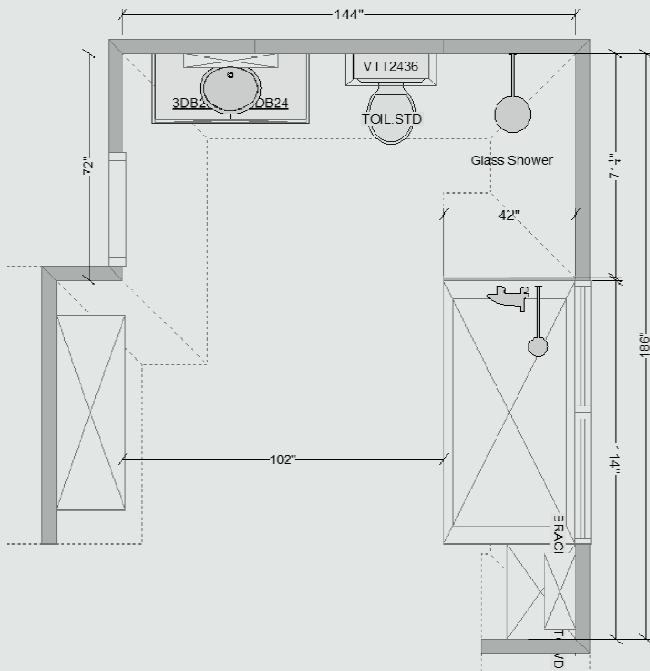

ONE ROOM, MULTIPLE STYLES. FIND YOUR LOOK.

Visualizing a space and applying a style are two very different skill sets. To help trigger your imagination and simplify the process, we created a basic floor plan in which a variety of on-trend architectural elements and fixtures are placed in the exact same arrangement. Picture yourself standing in each of four distinct design motifs. You'll find looks that range from minimalist and fun to ones that evoke Old Hollywood glamour. The very best part? Decorá allows diversity of design, no matter what your style!

A blank canvas lets you imagine many looks. With plenty of room to live well, this 12 x 15 primary suite begs you to think about trends you want to incorporate, colors that you love and most of all, how the space will work best for you.

Find more style ideas online
decoracabinets.com