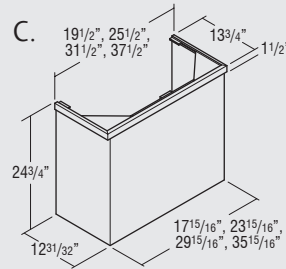

F. WOOD HOOD BATTEN STRAIGHT

(WHSBATTENxxxx)

Available in widths of 30", 36", and 42"

G. WOOD HOOD SQUARE

(WHS30)

Adding a 30" wide model.

new hoods

A lovely focal point for any kitchen, it's no wonder that demand for wood hoods is high. With this in mind, we're introducing several new options to add to our lineup.