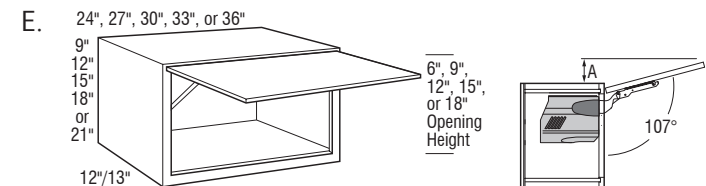

A. FLUSH APPLIANCE PILASTER PANELS

Available in standard widths of 1.5" and 3", standard heights of 34.5", 84", 87", 90", 93", 96", 102", 108" and 120" and standard depth of 24".

B. STACKED DIAGONAL WALL AND WINE STORAGE MODELS

New models include: DW2451, DW2457, DW2751, DW2757, 2WWSC1212, and 2WWSC1515

C. 15" AND 18" DOUBLE BIN BWB MODELS AND KITS

New model names include: BWB15FHPG2, BWB15FHPGRT2, BWBFHKIT15PG2, BWB18FHPG2, BWB18FHPGRT2, BWB15PG2 and BWBFHKIT18PG2 and WASTEBIN27

D. EXPAND STANDARD 102" AND 108" TALL CABINETS, FILLERS, AND PANELS TO ALL WOOD SPECIES

These models include: UW**102/108, UB**102/108, UBI**102/108, UB**102/108RT, TPP**102/108, UCS**102/108, UOC**102/1086, UOC**102/1089, 2UOCDZ**102/108, OCM**102/108, OCSM**102/108, OCS**102/108, OCS**102/108, OCD**102/108, FU*102/108/120, OFU*102/108/120, 102/108/120RWEP*, 102/108/120RBEP*, SUP102/108/120, BCFTB*102/108/120, BCFTW*102/108/120

E. WALL TOP HINGE UNITS HARDWARE UPGRADES AND 9"/12" HIGH MODEL ADDITIONS

The new 9" and 12" high model names are: WTH2409SL, WTH2709SL, WTH3009SL, WTH3309SL, WTH3609SL, WTH2412SL, WTH2712SL, WTH3012SL, WTH3312SL, and WTH3612SL

F. INTRODUCING 66" TALL UTILITY MODELS.

New models will include: UW__66 (10 widths available), UB__66 (10 widths available), UB__66RT (9 widths available - 12" wide not included).