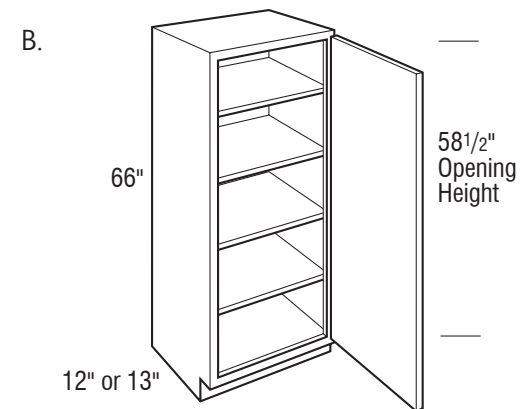

making it better

◀ DRAWER OPENING HEIGHT CHANGE

Making a change where it makes sense is essential to what we do. Increasing the standard 4-1/2" drawer opening to 5" falls squarely within the category, offering better functionality and a look that is more aesthetically pleasing. The top reveal updates from 1/2" to 1/4".