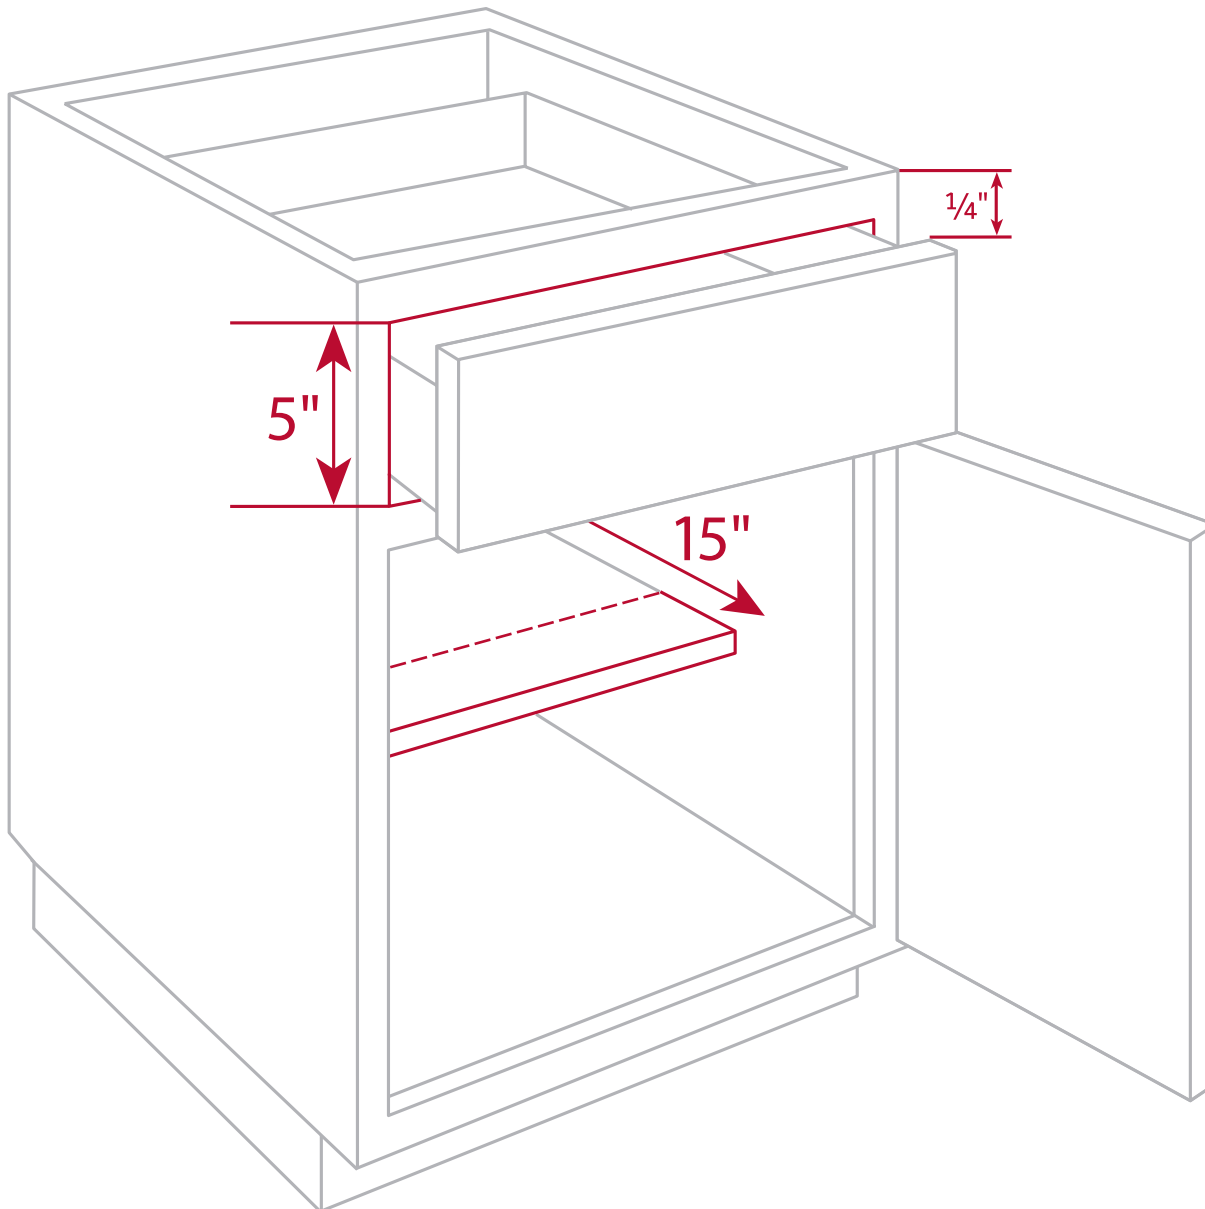

making it better

◀ DRAWER OPENING HEIGHT CHANGE

Making a change where it makes sense is essential to what we do. Increasing the standard 4-1/2" drawer opening to 5" falls squarely within the category, offering better functionality and a look that is more aesthetically pleasing. The top reveal updates from 1/2" to 1/4".