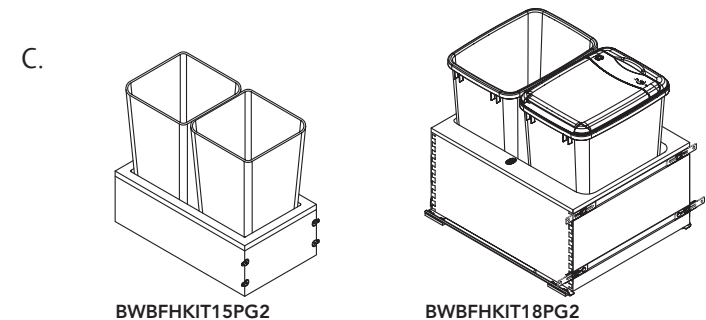

A. FLUSH APPLIANCE PILASTER PANELS

Available in standard widths of 1.5" and 3", standard heights of 34.5", 84", 87", 90", 93", 96", 102", 108" and 120" and standard depth of 24".

B. STACKED DIAGONAL WALL AND WINE STORAGE MODELS

New models include: DW2451, DW2457, DW2751, DW2757, 2WWSC1212, and 2WWSC1515

C. 15" AND 18" DOUBLE BIN BWB MODELS AND KITS

New model names include: BWB15FHPG2, BWB15FHPGRT2, BWBFHKIT15PG2, BWB18FHPG2, BWB18FHPGRT2, BWB15PG2 and BWBFHKIT18PG2 and WASTEBIN27

D. EXPAND STANDARD 102" AND 108" TALL CABINETS, FILLERS, AND PANELS TO ALL WOOD SPECIES

These models include: UW**102/108, UB**102/108, UBI**102/108, UB**102/108RT, TPP**102/108, UCS**102/108, UOC**102/1086, UOC**102/1089, 2UOCDZ**102/108, OCM**102/108, OCSM**102/108, OCS**102/108, OCS**102/108, OCD**102/108, FU*102/108/120, OFU*102/108/120, 102/108/120RWEP*, 102/108/120RBEP*, SUP102/108/120, BCFTB*102/108/120, BCFTW*102/108/120

E. WALL TOP HINGE UNITS HARDWARE UPGRADES AND 9"/12" HIGH MODEL ADDITIONS

The new 9" and 12" high model names are: WTH2409SL, WTH2709SL, WTH3009SL, WTH3309SL, WTH3609SL, WTH2412SL, WTH2712SL, WTH3012SL, WTH3312SL, and WTH3612SL

F. INTRODUCING 66" TALL UTILITY MODELS.

New models will include: UW__66 (10 widths available), UB__66 (10 widths available), UB__66RT (9 widths available - 12" wide not included).