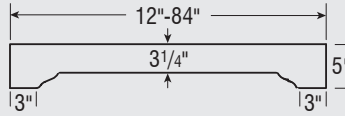

STYLE D VALANCE

(V37D, V43D, V49D, V55D, V61D, V67D, V73D, V79D, V84D)

Available in widths of 12 - 84"