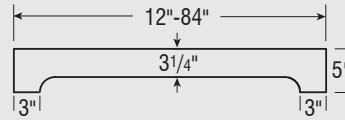

STYLE B VALANCE

(V37B, V43B, V49B, V55B, V61B, V67B, V73B, V79B, V84B)

Available in widths of 12 - 84"