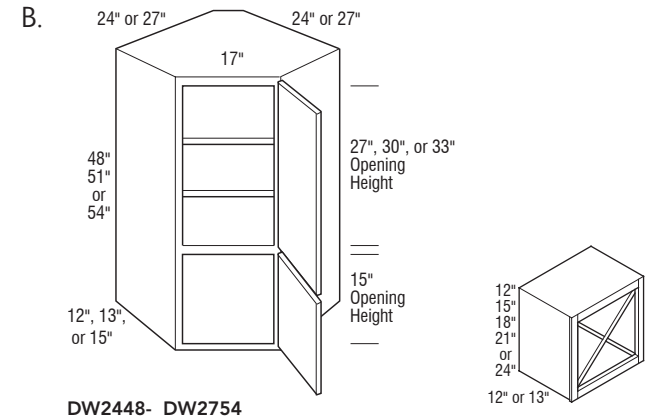

A. FLUSH APPLIANCE PILASTER PANELS

Available in standard widths of 1.5" and 3", standard heights of 34.5", 84", 87", 90", 93", 96", 102", 108" and 120" and standard depth of 24".

B. STACKED DIAGONAL WALL AND WINE STORAGE MODELS

New models include: DW2451, DW2457, DW2751, DW2757, 2WWSC1212, and 2WWSC1515

C. 15" AND 18" DOUBLE BIN BWB MODELS AND KITS

New model names include: BWB15FHPG2, BWB15FHPGRT2, BWBFHKIT15PG2, BWB18FHPG2, BWB18FHPGRT2, BWB15PG2 and BWBFHKIT18PG2 and WASTEBIN27

D. EXPAND STANDARD 102" AND 108" TALL CABINETS, FILLERS, AND PANELS TO ALL WOOD SPECIES

These models include: UW**102/108, UB**102/108, UBI**102/108, UB**102/108RT, TPP**102/108, UCS**102/108, UOC**102/1086, UOC**102/1089, 2UOCDZ**102/108, OCM**102/108, OCSM**102/108, OCS**102/108, OCS**102/108, OCD**102/108, FU*102/108/120, OFU*102/108/120, 102/108/120RWEP*, 102/108/120RBEP*, SUP102/108/120, BCFTB*102/108/120, BCFTW*102/108/120

E. WALL TOP HINGE UNITS HARDWARE UPGRADES AND 9"/12" HIGH MODEL ADDITIONS

The new 9" and 12" high model names are: WTH2409SL, WTH2709SL, WTH3009SL, WTH3309SL, WTH3609SL, WTH2412SL, WTH2712SL, WTH3012SL, WTH3312SL, and WTH3612SL

F. INTRODUCING 66" TALL UTILITY MODELS.

New models will include: UW__66 (10 widths available), UB__66 (10 widths available), UB__66RT (9 widths available - 12" wide not included).