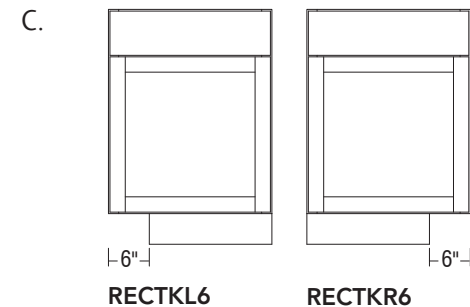

F. INTRODUCING 66" TALL UTILITY MODELS.

New models will include: UW__66 (10 widths available), UB__66 (10 widths available), UB__66RT (9 widths available - 12" wide not included).

make it easy!

We might be biased, but we pride ourselves on finding new ways to make designing with Decora easy for you! Thoughtful modifications are key to our business and we think you'll like what you see.

making it better

◀ DRAWER OPENING HEIGHT CHANGE

Making a change where it makes sense is essential to what we do. Increasing the standard 4-1/2" drawer opening to 5" falls squarely within the category, offering better functionality and a look that is more aesthetically pleasing. The top reveal updates from 1/2" to 1/4".